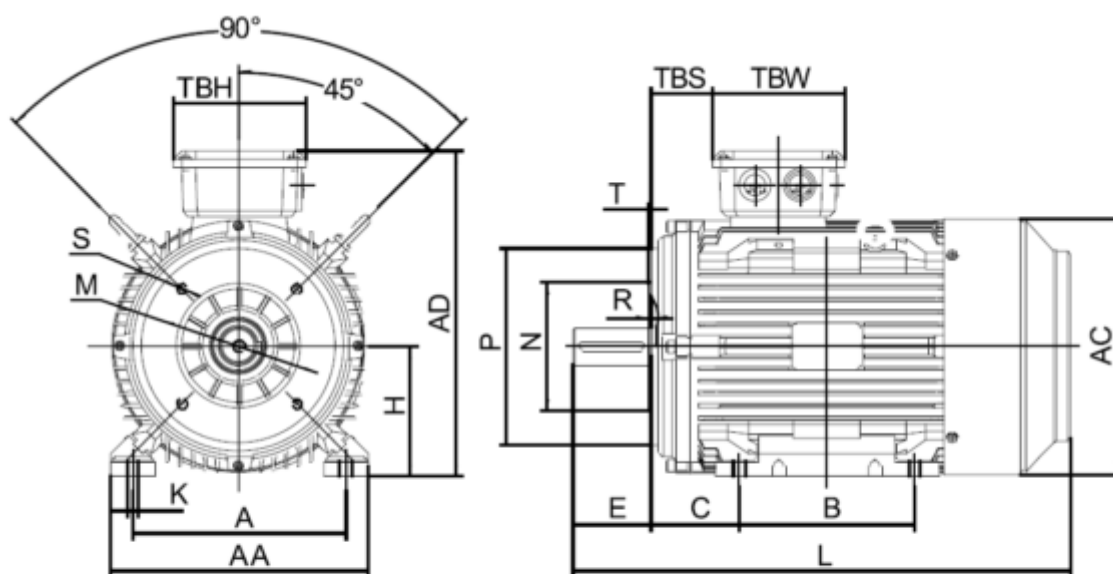

Data Sheet

Article number: 250300220616

Description: Kleedrive T3C 112M-6 2.2KW 900 rpm
3x230/400V 50HZ IP55 B34 Eff=84,3%

Measures

A = 190	F = 8	P = 160
AA = 231	G = 24	R = 0
AC = Ø220	H = 112	S = -
AD = 292	HD = 180	T = M8
B = 140	K = Ø12	TBH = 134
C = 70	L = 405	TBS = 73
D = Ø28	M = 130	TBW = 134
E = 60	N = 100	