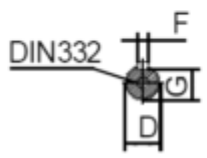

Data Sheet

Article number: 250300220616

Description: Kleedrive T3C 112M-6 2.2KW 900 rpm
3x230/400V 50HZ IP55 B34 Eff=84,3%

Measures

A = 190	F = 8	P = 160
AA = 231	G = 24	R = 0
AC = Ø220	H = 112	S = -
AD = 292	HD = 180	T = M8
B = 140	K = Ø12	TBH = 134
C = 70	L = 405	TBS = 73
D = Ø28	M = 130	TBW = 134
E = 60	N = 100	